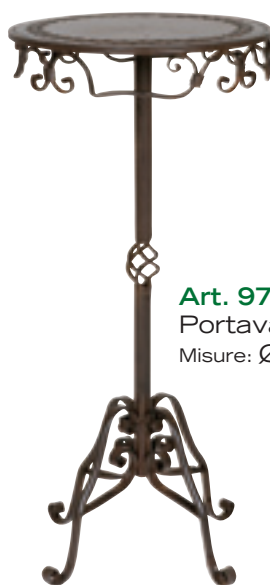

Art. 974-000004
Portavasi
Misure: Ø 36 x 78 h

Art. 974-000012
Etagere con 6 vasi
Misure: 49 x 16 x 60 h

Art. 974-000005
Divanetto
Misure: 120 x 50 x 93 h

Art. 974-000006
Poltrona
Misure: 69 x 50 x 92 h

Art. 974-000008